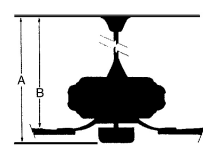

MEASUREMENTS

Blade Finish:	Reversible Blades: No		
Blade Material: ABS Construction	Slope: No		
Blade Sweep: 52"	No. of Blades: 3	Blade Pitch: 14 degrees	Hanging Weight: 24.25
Downrod 1: 6	Downrod 1 Outside Dia: 0.75	Downrod 2: 80	Downrod 2 Outside Dia:
Ceiling to Lowest Point: (Dim A) 13.75	Ceiling to Blade (Dim B) 11.5	Lead Wire: 80	Motor Size: 188x15mm