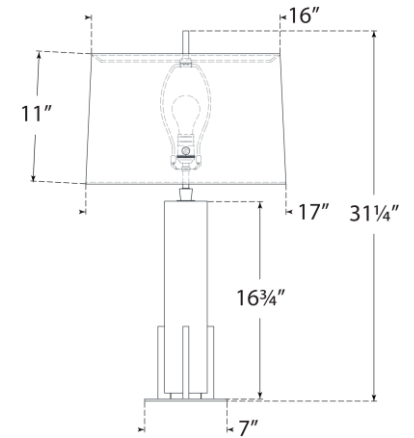

TEAR SHEET

Gironde Large Table Lamp

Item # TOB 3920ALB/HAB-L

Designer: Thomas O'Brien

Height: 31.25"

Width: 17"

Base: 7" Square

Finishes: ALB/BZ, ALB/HAB, CG/BZ, CG/HAB

Shade Treatments: L

Shade Details: 16" x 17" x 11" Rectangle

Socket: E26 Dimmer

Wattage: 15 LED A19

Weight: 25 Pounds

Note: Alabaster is a Natural Stone | Variations in Color and Texture are Expected

Side View

Front View

Top View