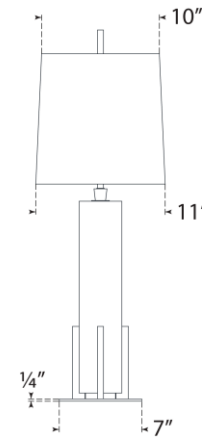

TEAR SHEET

Gironde Large Table Lamp

Item # TOB 3920ALB/HAB-L

Designer: Thomas O'Brien

Height: 31.25"

Width: 17"

Base: 7" Square

Finishes: ALB/BZ, ALB/HAB, CG/BZ, CG/HAB

Shade Treatments: L

Shade Details: 16" x 17" x 11" Rectangle

Socket: E26 Dimmer

Wattage: 15 LED A19

Weight: 25 Pounds

Note: Alabaster is a Natural Stone | Variations in Color and Texture are Expected

Side View

Front View

Top View