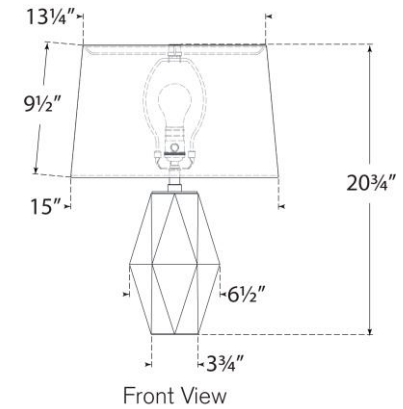

## Palacios Medium Table Lamp

Item # CHA 8439SMG-L

Designer: Chapman & Myers

Height: 20.75"

Width: 15"

Base: 3.75" Hexagonal

Finishes: CG, SMG, WG

Shade Treatments: L

Shade Details: SH13.25" x 15" x 9.5"

Socket: E26 Dimmer

Wattage: 15 LED A19

Weight: 10 Pounds

Note: French Wired

Top View